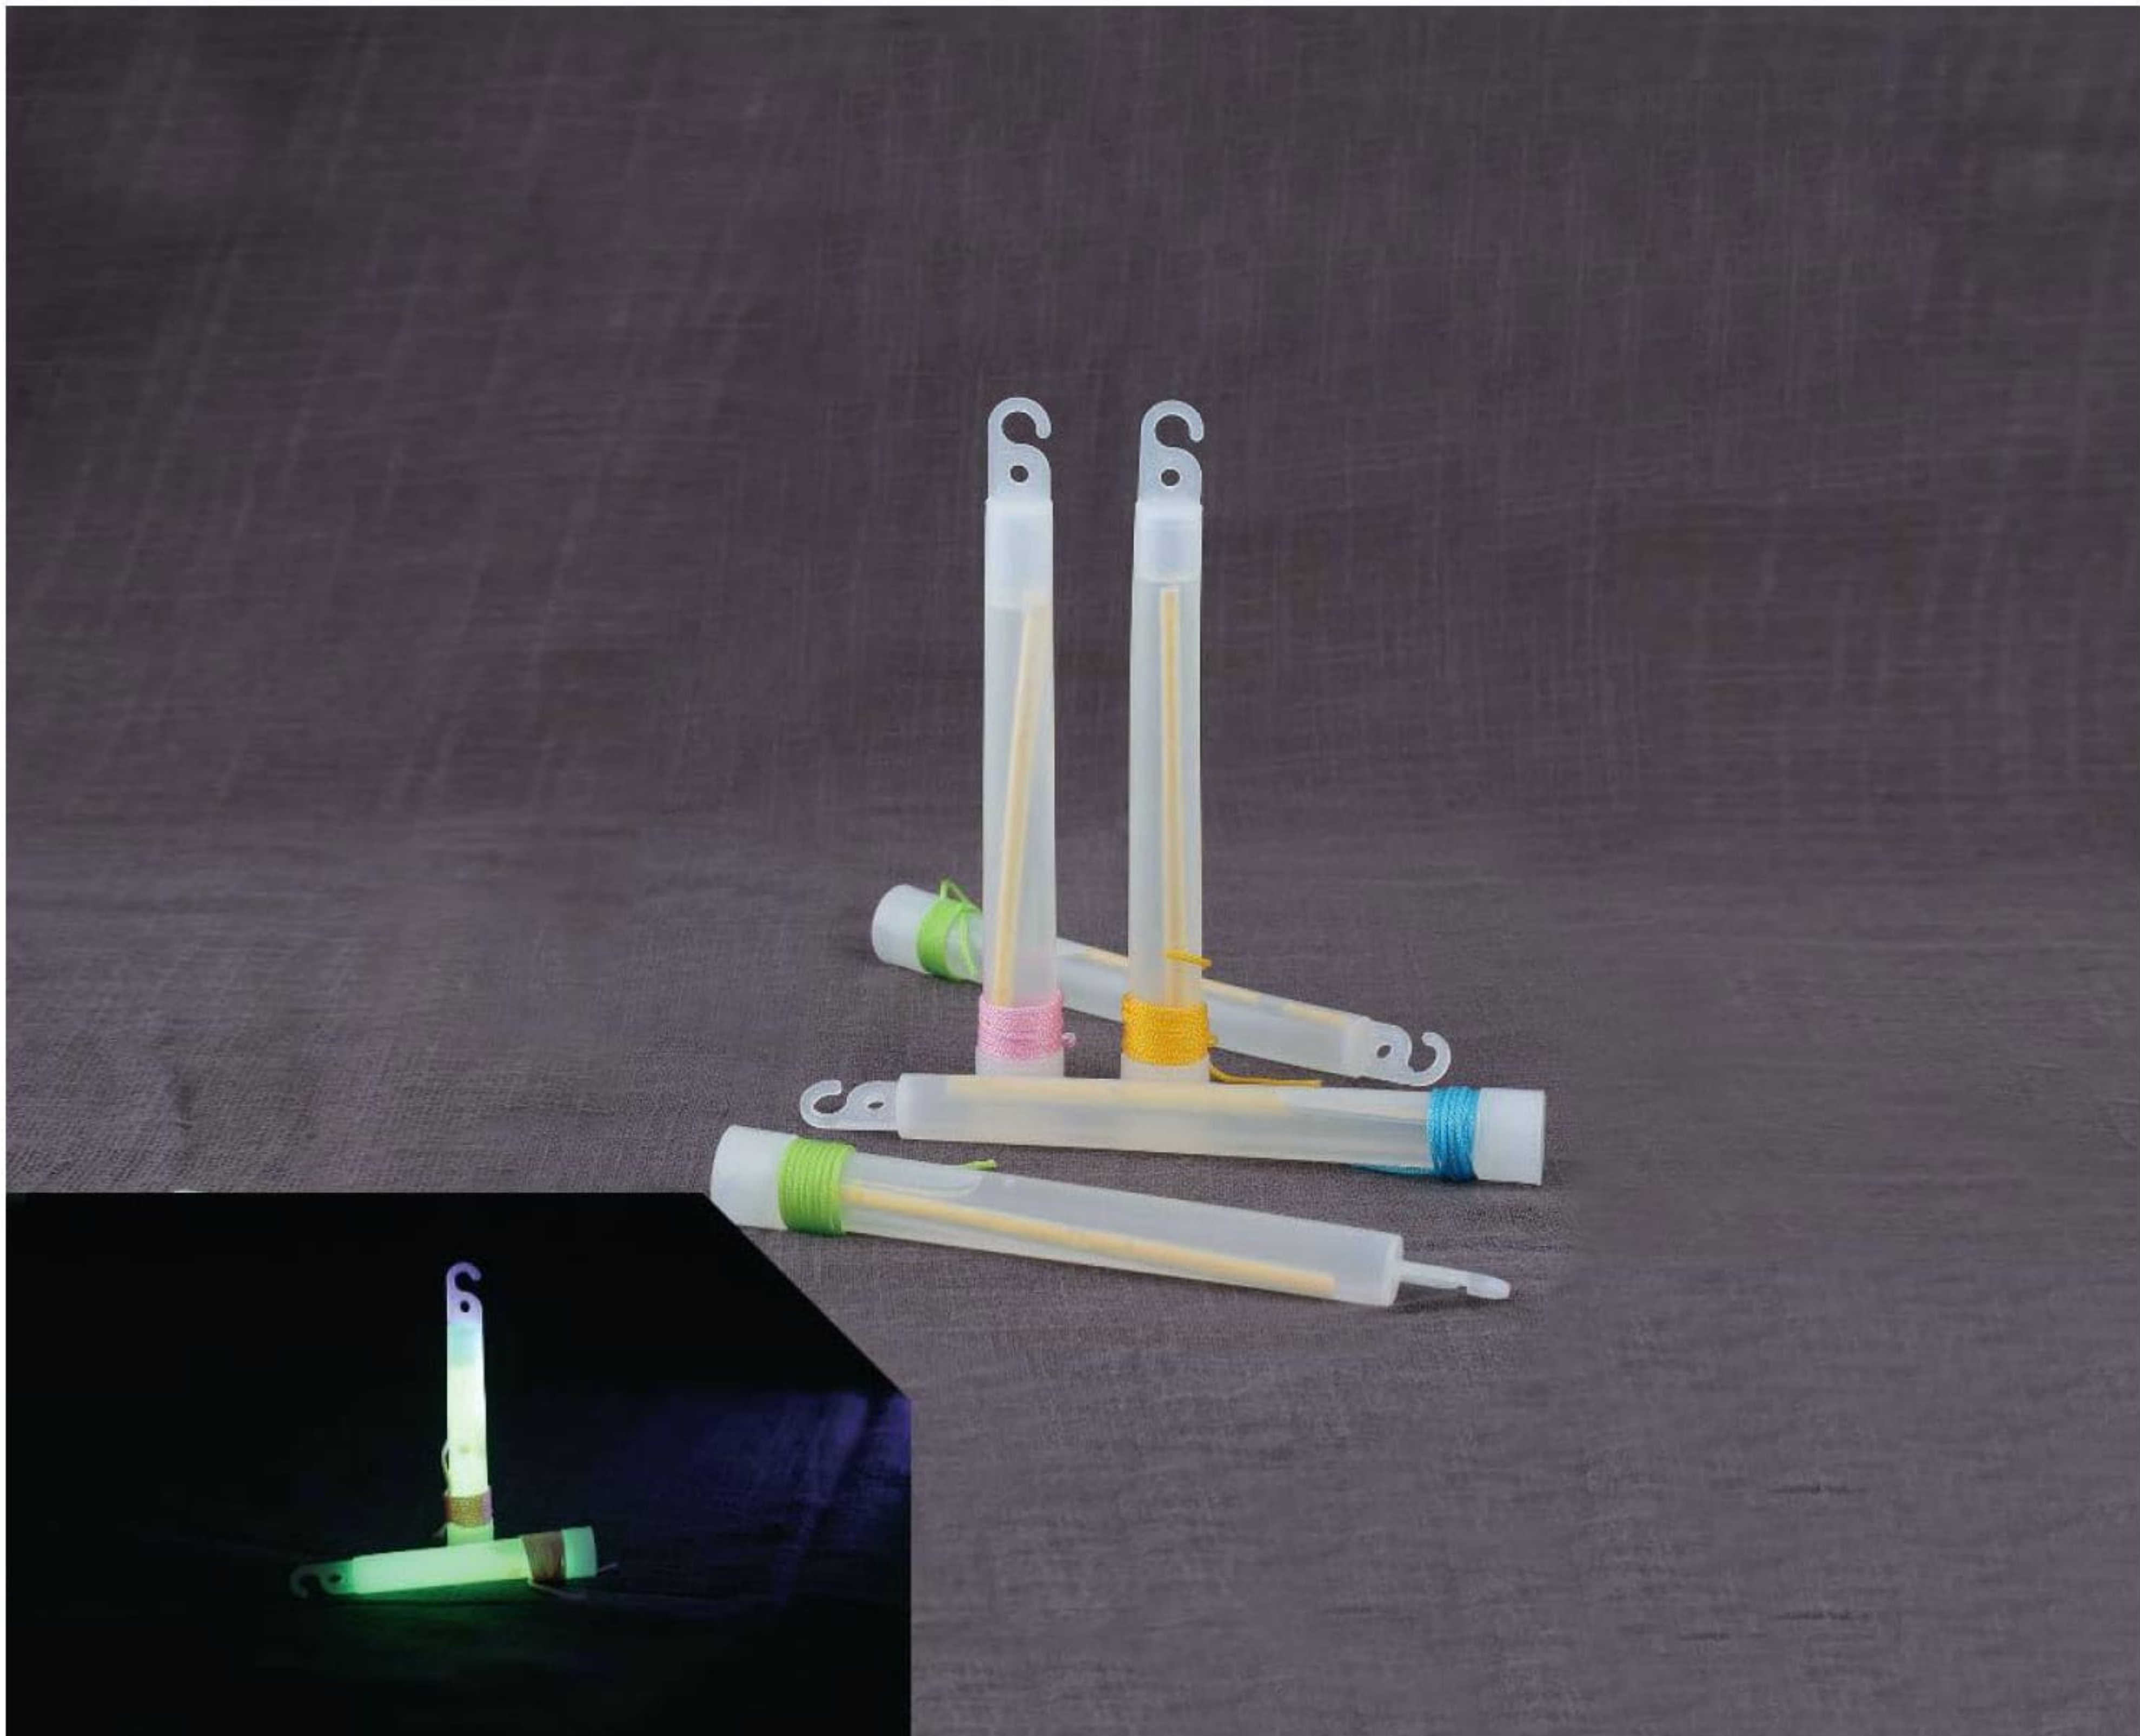

用法

将产品折断即可发光。

- 1.将绳系在鱼线上，将发光棒放在海中大约30m，可用来吸引金枪鱼，旗鱼等喜光鱼类
- 2.也可用在野营帐篷外面，用来照明。
- 3.娱乐场所
- 4.煤矿抢险中的冷光源
- 5.军事照明

use:

open the package and break it off .

- 1.Tied the chemical light stick to the fishing line, and locate it 30m under the sea, to attract the tuna, swordfish etc.
- 2.Hang on outdoor tend for lighting
- 3.Entertainment venues
- 4.Use as cold light source in the coal mine emergency rescue
- 5.Military lighting

型号ITEM	规格 SIZE(MM)	包装 PACKAGE	毛重 GW (KG)	纸箱 MEAS
W-108(A)	4"Φ(10-12)*100	1支/袋 25袋/盒 10盒/箱	4.50	67*26*20cm
W-109(A)	6" Φ(12-25)*150	1支/袋 25袋/盒 10盒/箱	7.40	67*26*20cm