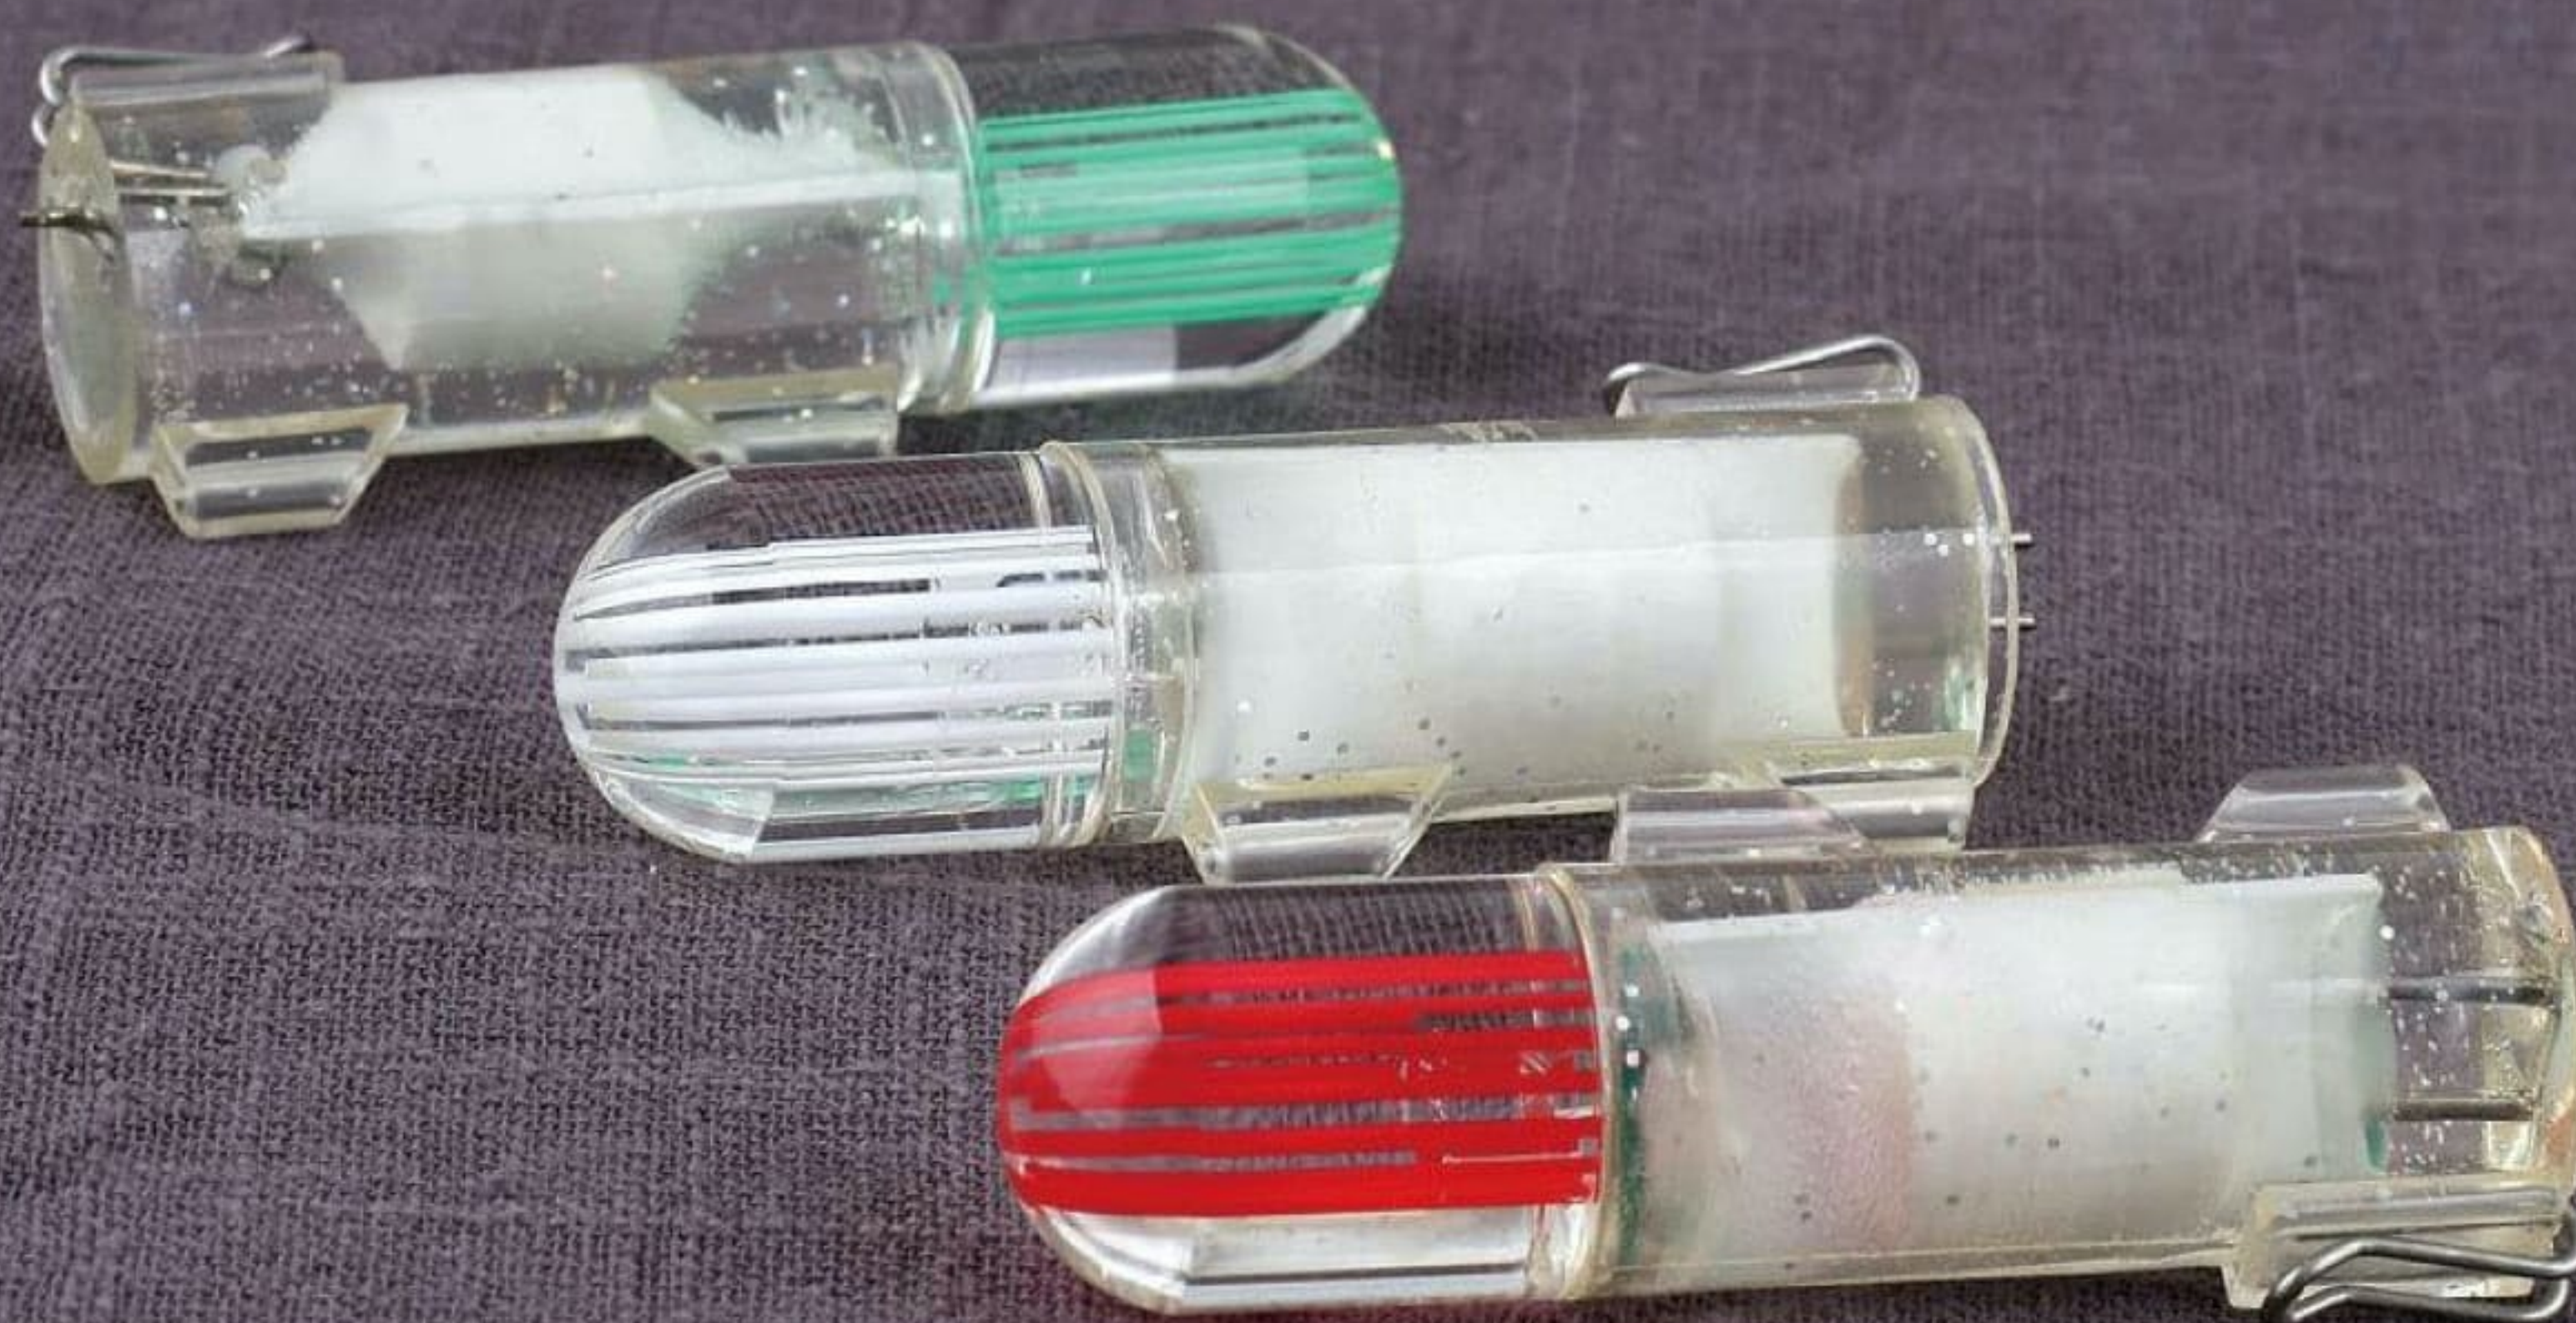

LED 水中集鱼灯 Underwater Lamps

产品介绍

- 1.工作时间：700小时
- 2.水深≤600米
- 3.透明亚克力壳体，顶端是光纤线，亮度更大穿透力更强

功能介绍：

- 1.集鱼灯左侧有穿线孔，，将线通过穿线孔放在离鱼钩10-30cm，水下吸引鱼。
- 2.可放在假饵内吸引鱼。
- 3.挂在潜水员的衣服上
- 4.挂在铁饵上

颜色：红色

INSTRUCTION

- 1.Work time: 700h
- 2.Underwater ≤600m
- 3.Transparent acrylic cover with optical fiber line on the top, more bright and better air-penetrating

USE:

- 1.The fish lamp's threading hole is on the left. it should be located 10-30cm to the hook on the line, to attract fish underwater
- 2.Can be put into lures to attract fish.
3. be put on the diver's clothes
- 4.be put on the metal lure.

COLOR: Red

型号ITEM	规格 SIZE(MM)	包装 PACKAGE	毛重 GW (KG)	纸箱 MEAS
WR-523	φ 20*76MM	1支/卡, 50卡/盒, 10盒/箱	24KGS	85*27*26.5CM