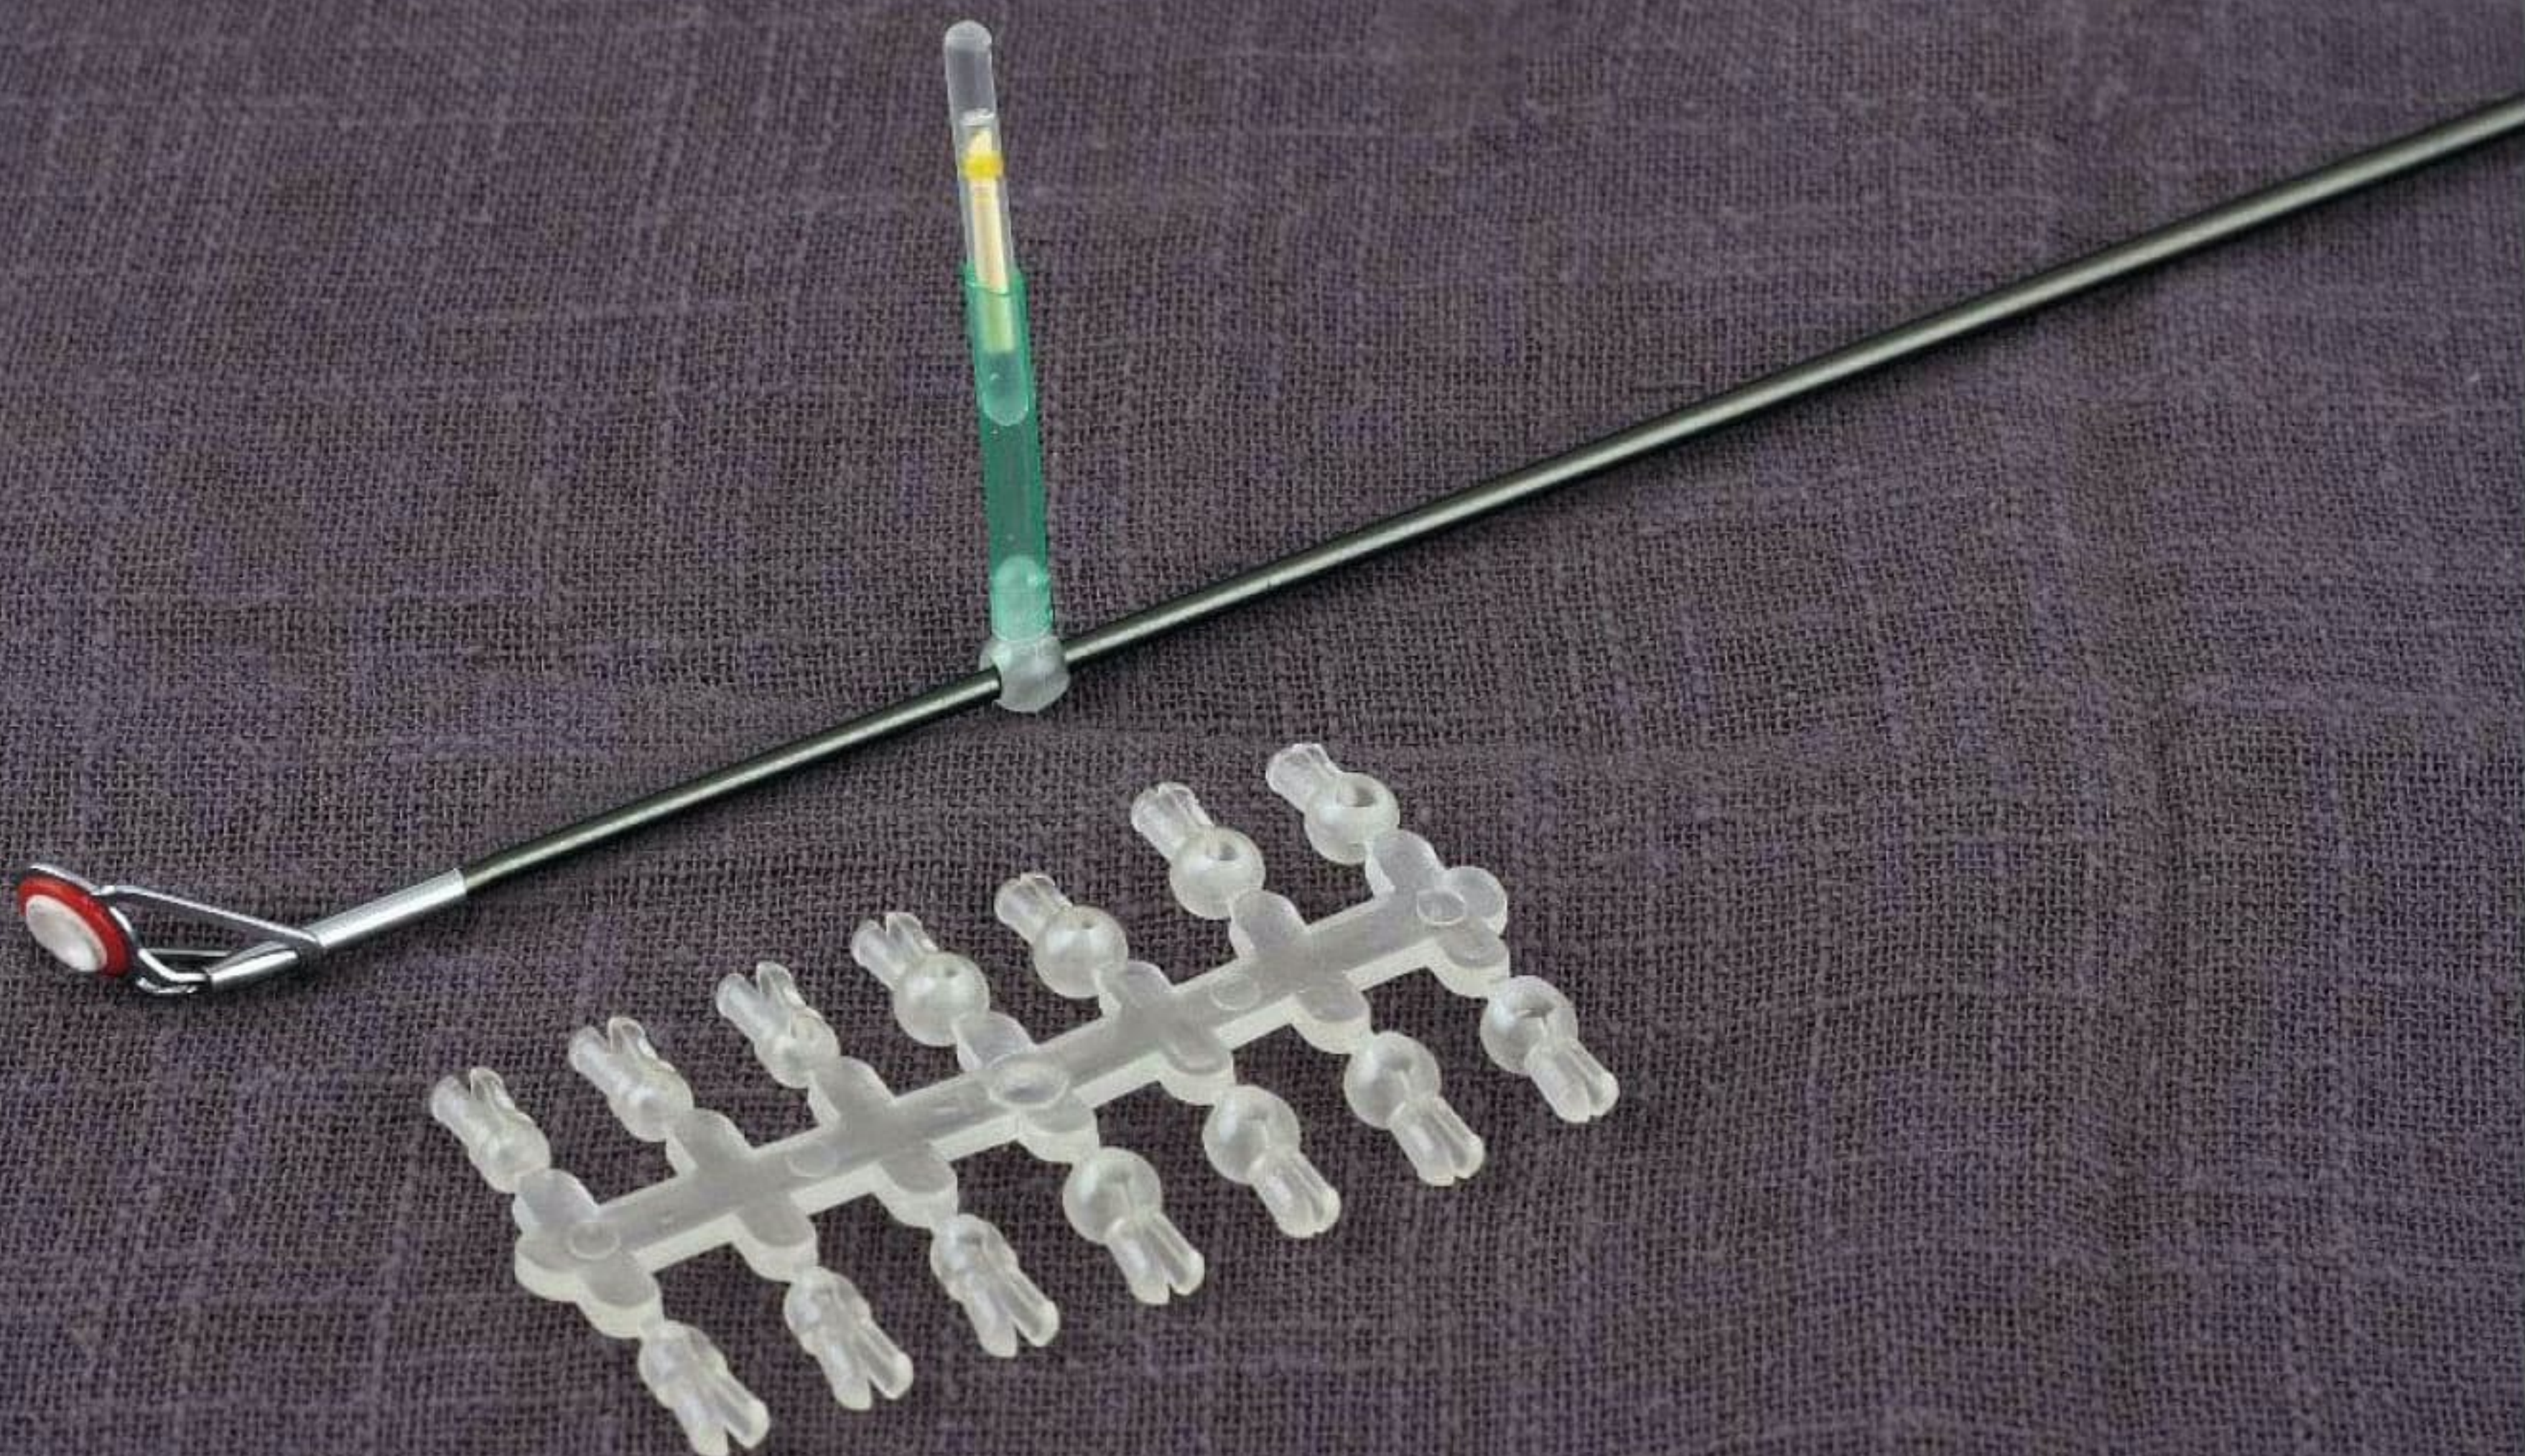

产品介绍及用途

产品与发光棒配合，卡在鱼竿上使用，主要用于夜钓。适合杆梢尺寸见产品介绍。

Product introduction and use

The products are mainly cooperated with chemical stick, used on fishing rod. Fishing is mainly used for night.

型号ITEM	包装 PACKAGE	毛重 GW (KG)	纸箱 MEAS
W-303	1袋/1支, 2500袋/箱	6.80	45.5*26*41cm