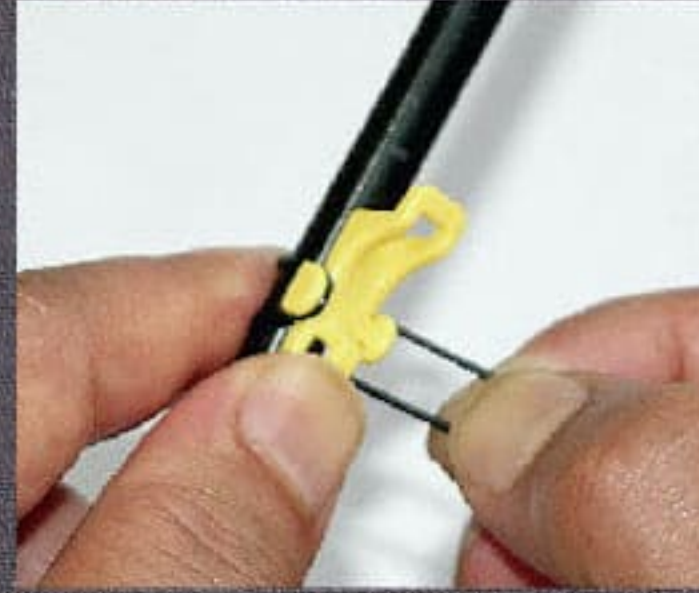

3. Slide the lure from the tool;

4. Put the hook in the middle of the O-ring and soft plastic.

WC-008

放气锥  
awl of releasing gas

申请实用新型专利号为：202322406947.X  
申请外观设计专利号为：2023305756922

WC-010

WC-011  
挂钩器

玻璃响珠